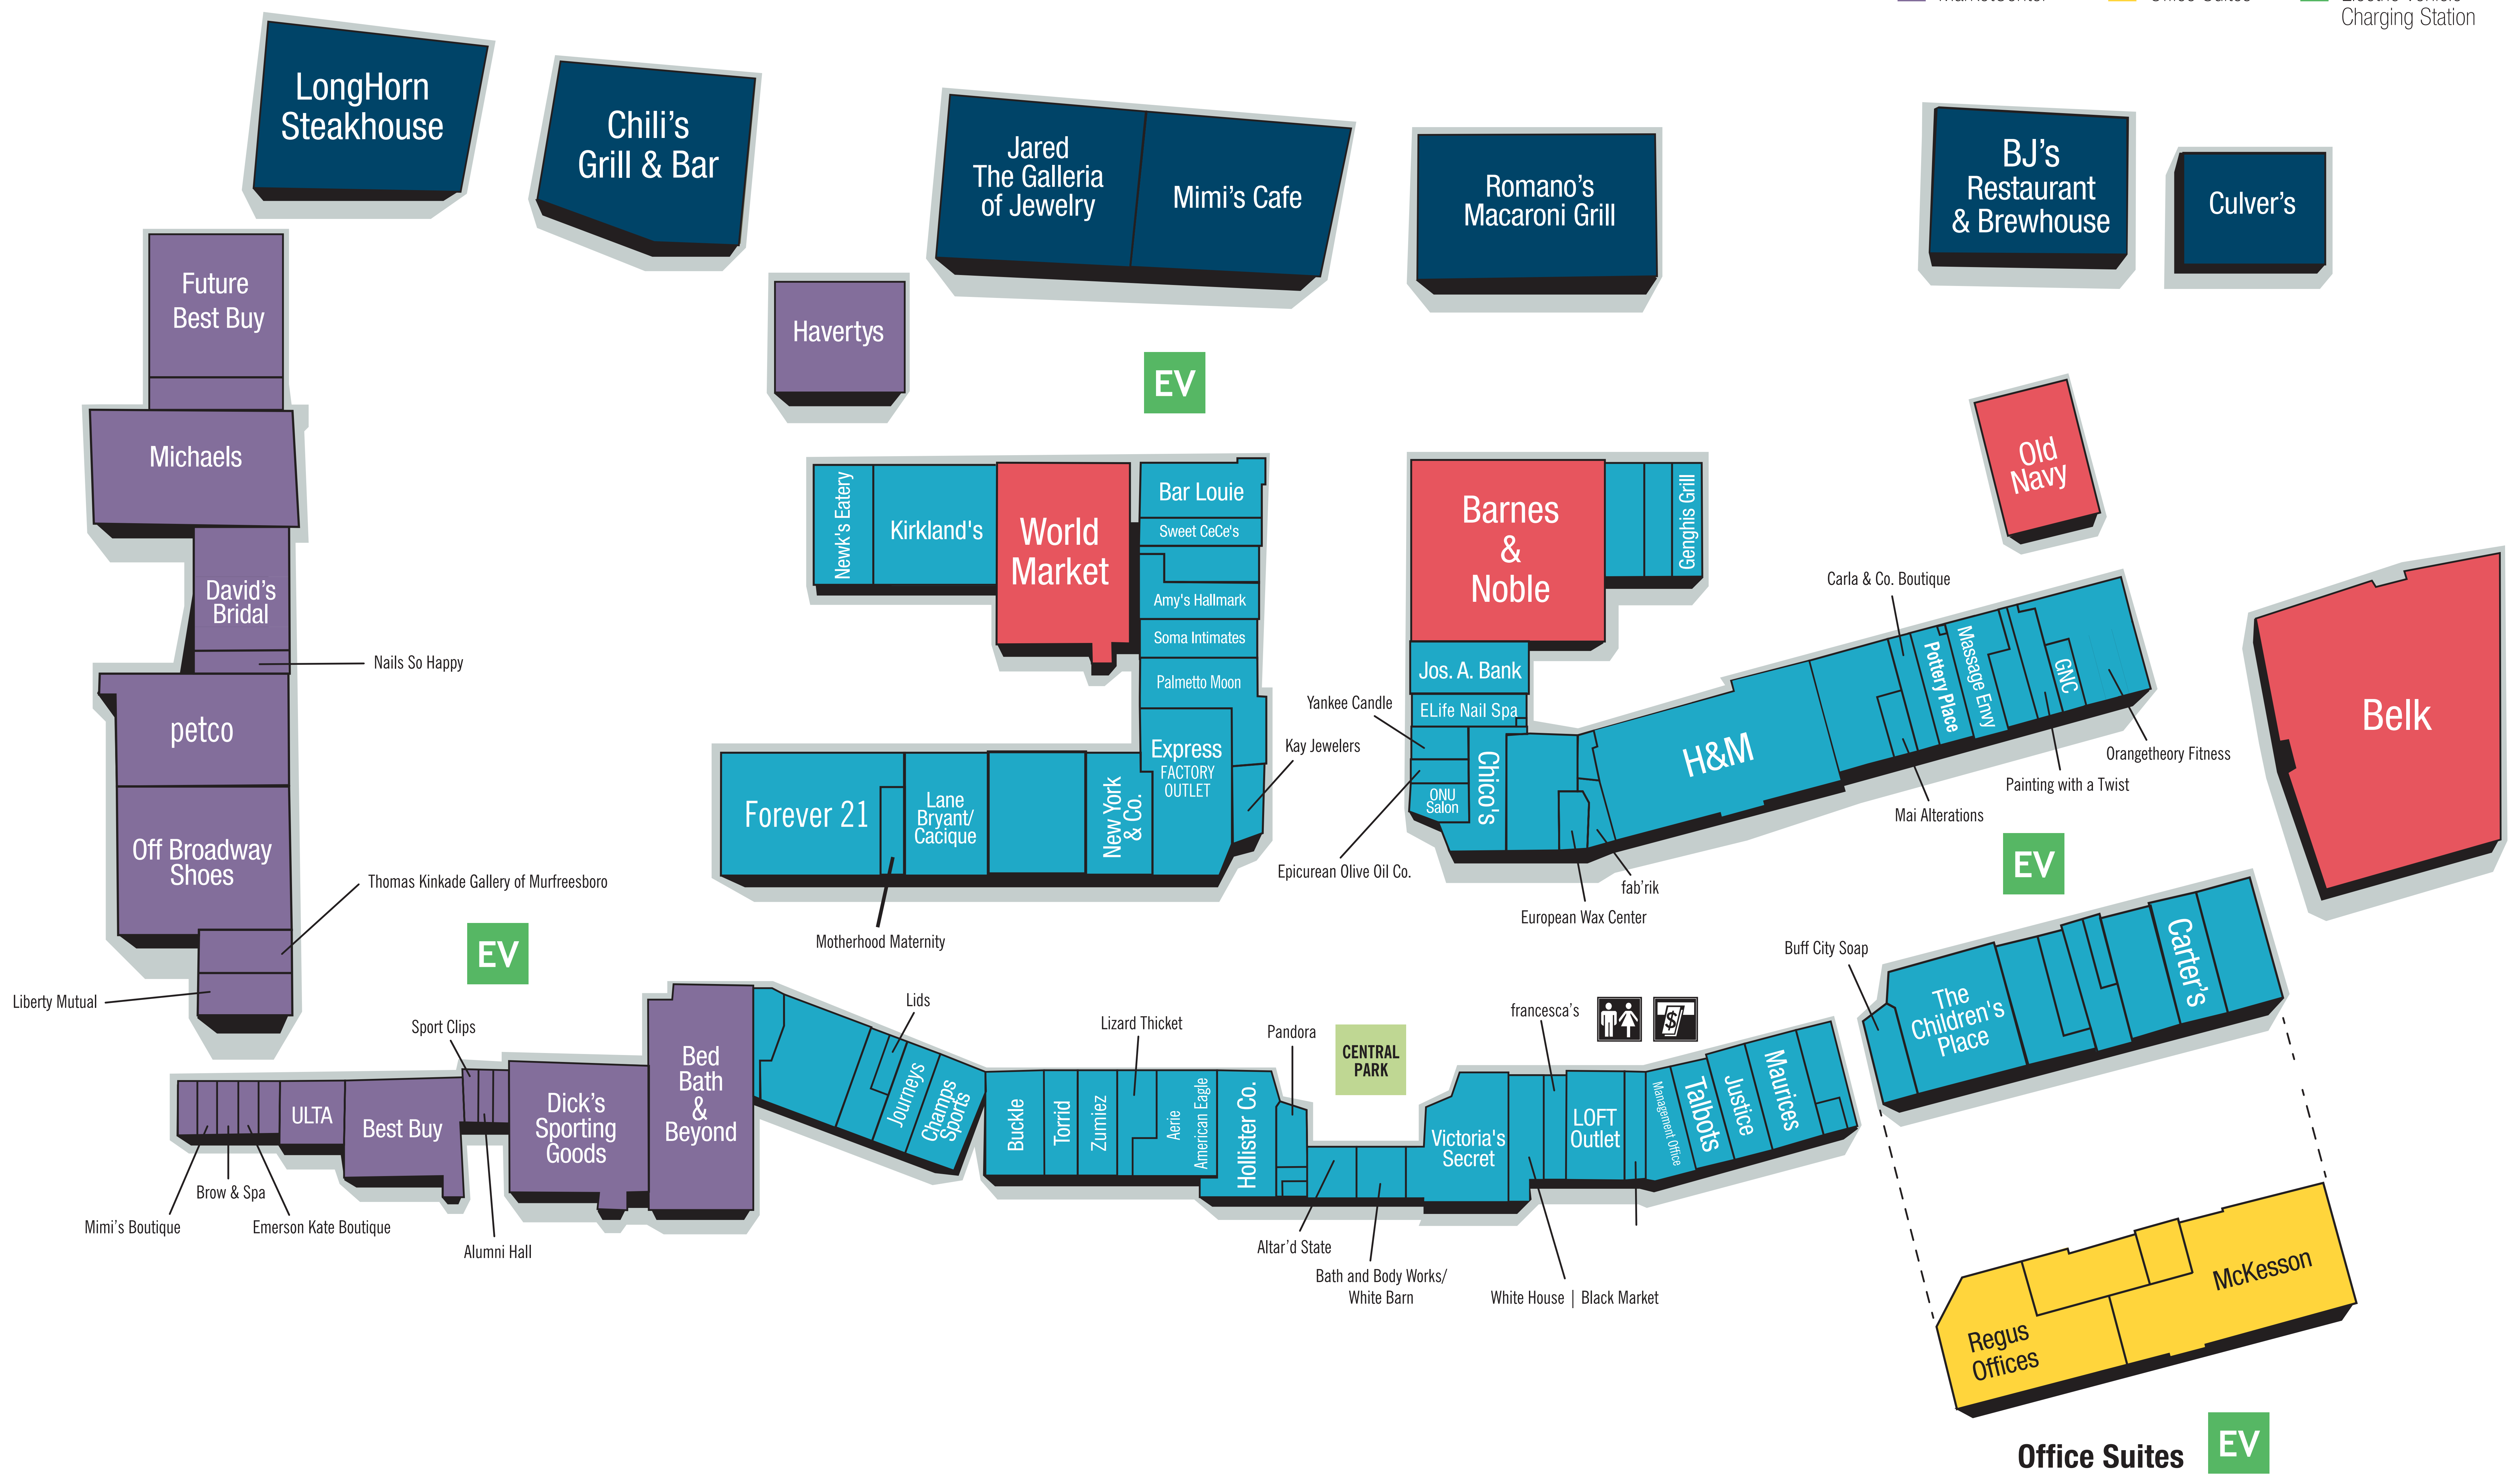

# store directory

- Outparcels
- MarketCenter
- Anchors
- Office Suites
- Small Shops
- Electric Vehicle Charging Station

## WOMEN'S, MEN'S & CHILDREN'S SHOES

|                            |      |              |
|----------------------------|------|--------------|
| Altar'd State              | 1392 | 615.890.2992 |
| American Eagle             | 1370 | 615.895.9694 |
| Belk                       | 1600 | 615.896.5003 |
| Buckle                     | 1340 | 615.867.4072 |
| Carter's                   | 1540 | 615.895.0476 |
| Champs Sports              | 1330 | 615.890.2553 |
| The Children's Place       | 1510 | 615.494.1655 |
| Dick's Sporting Goods      | 1100 | 615.896.8882 |
| F21 RED   Forever 21       | 2300 | 615.895.0251 |
| Journeys                   | 1325 | 615.848.7173 |
| Jos. A. Bank               | 2090 | 615.895.4028 |
| Lizard Thicket             | 1365 | 615.893.4316 |
| Off Broadway Shoes         | 600  | 615.494.5048 |
| Palmetto Moon              | 2370 | 615.442.8973 |
| White House   Black Market | 1420 | 615.896.5357 |