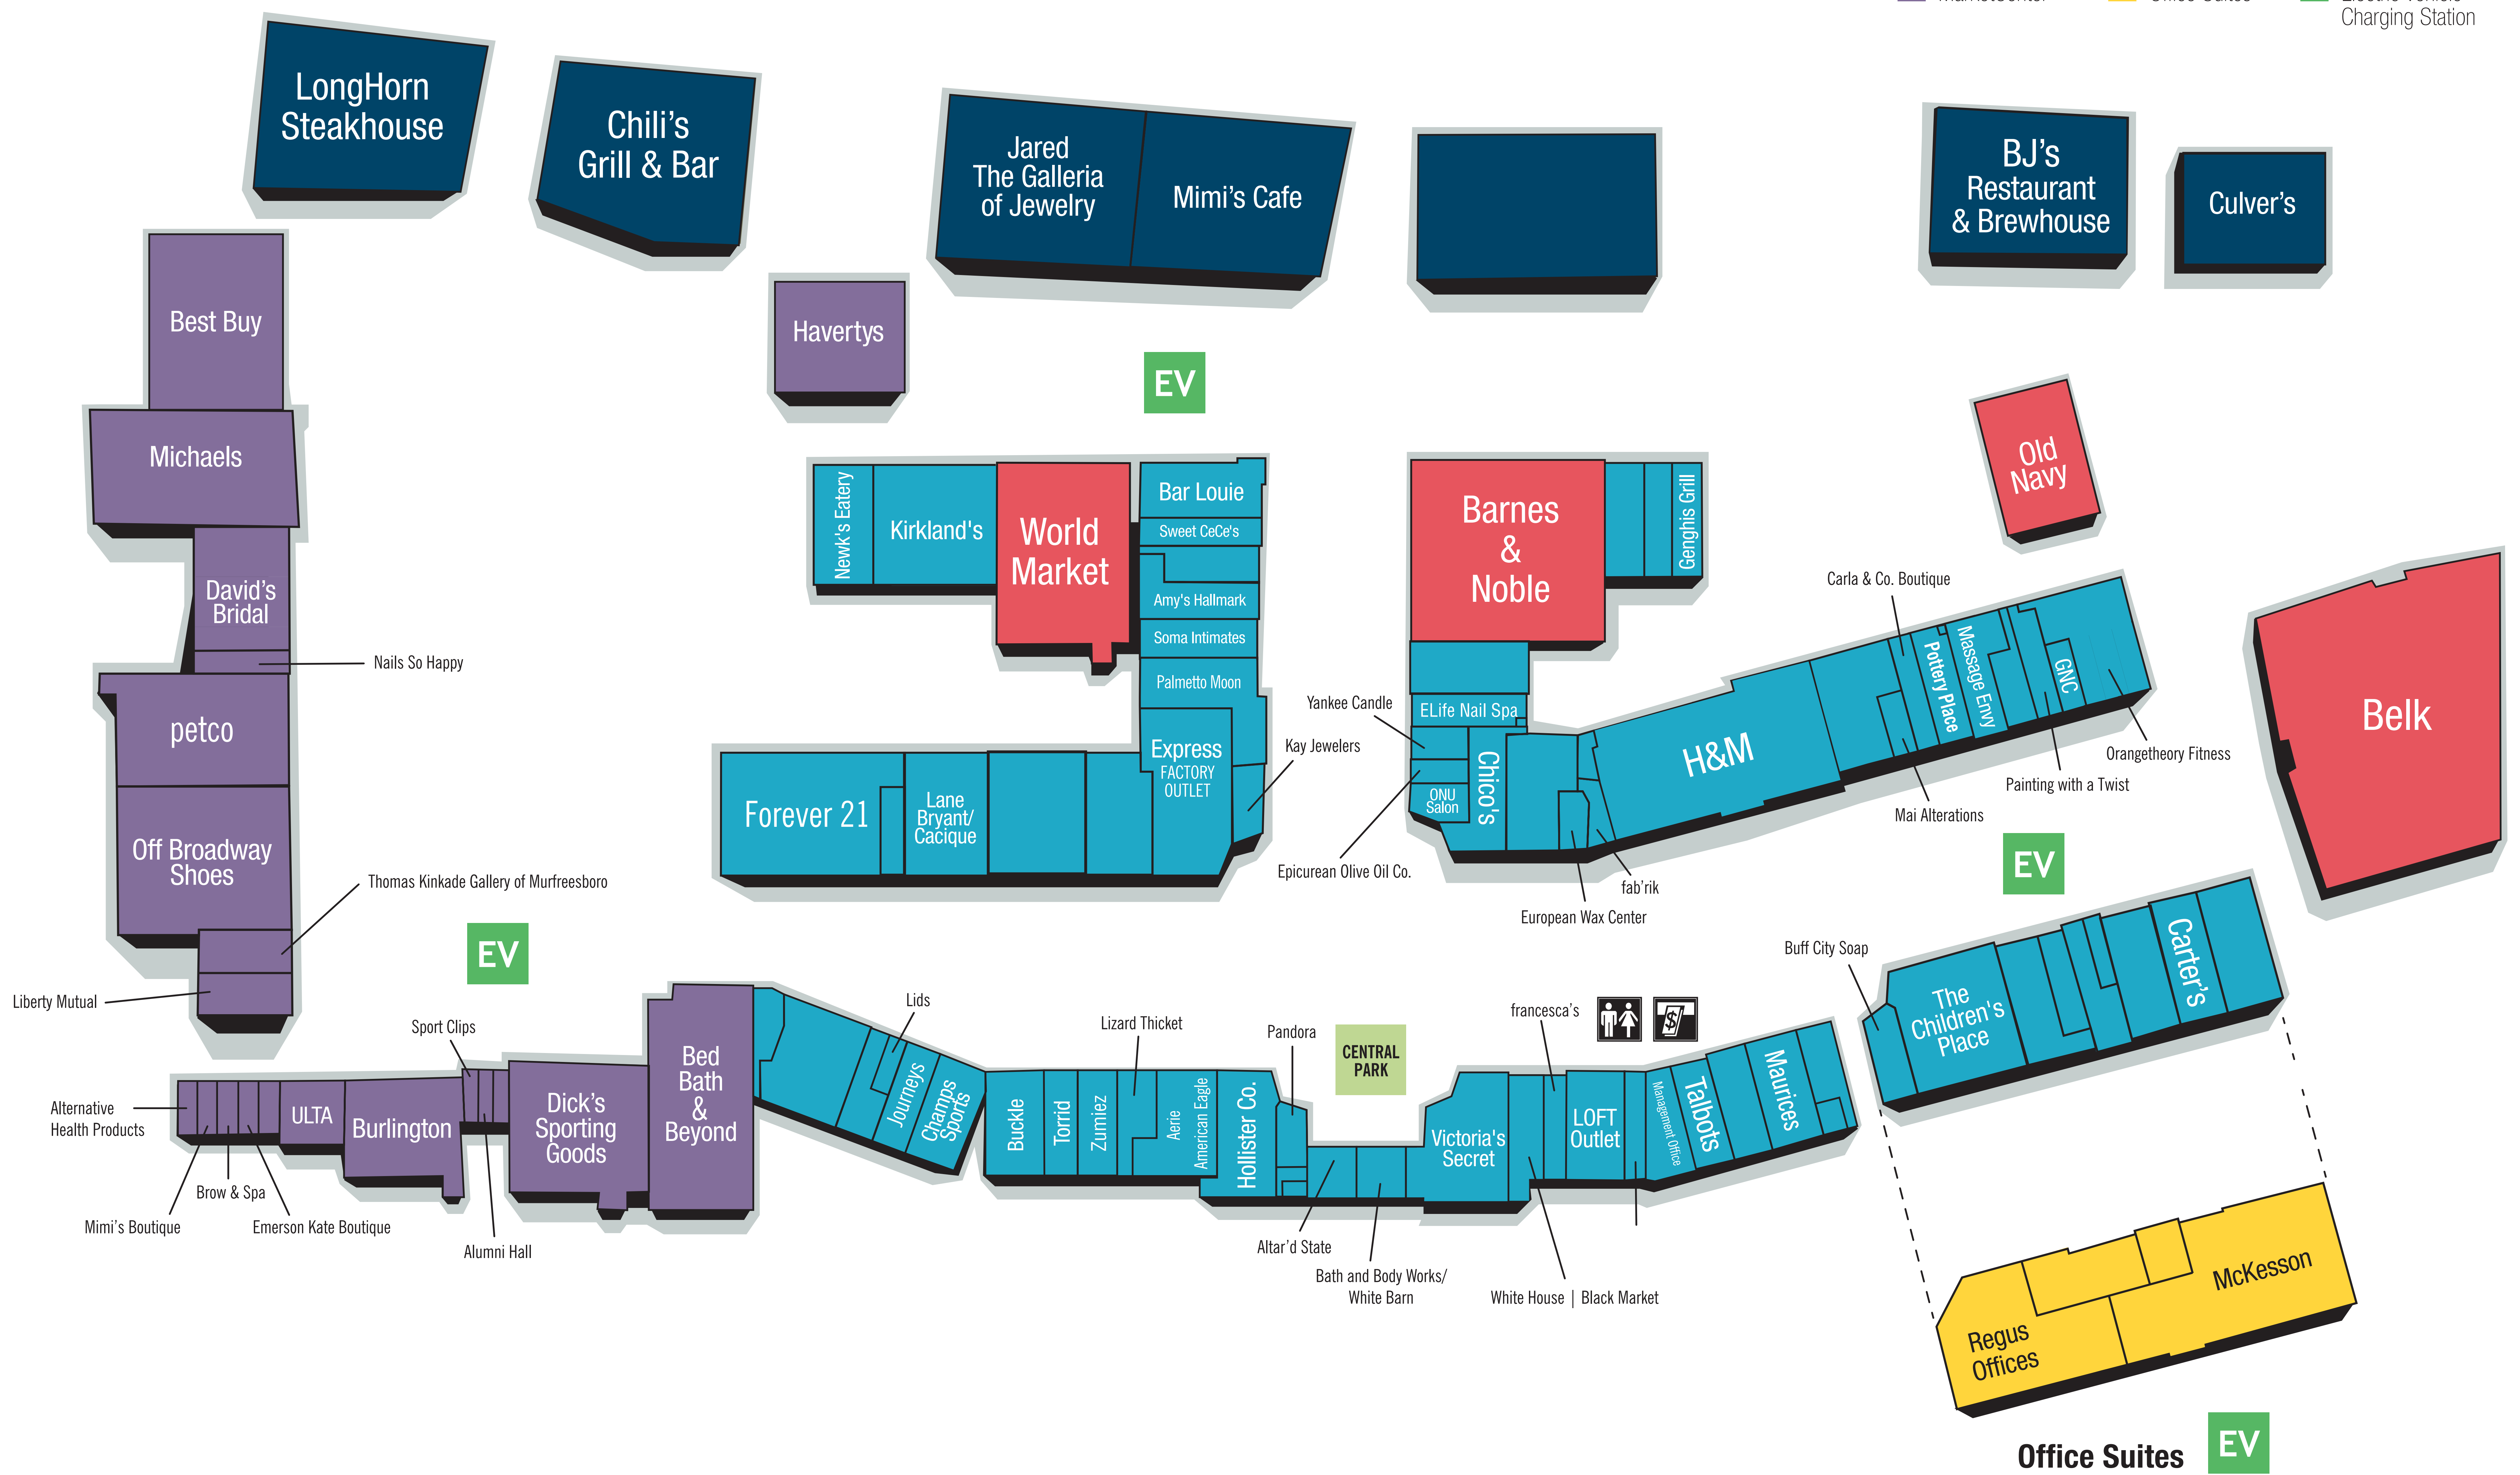

storedirectory

- Outparcels
- MarketCenter
- Anchors
- Office Suites
- Small Shops
- Electric Vehicle Charging Station

DEPARTMENT STORES

Belk	1600	615.896.5003
BOOKS, MUSIC, GIFTS & SPECIALTY		
Alumni Hall	1040	615.907.8693
Amy's Hallmark	2380	615.217.4731
Barnes & Noble	2100	615.895.8580
Bed Bath & Beyond	1200	615.867.0649
Best Buy	100	615.893.2493
Carla & Co. Boutique	1770	615.904.6919
Champs Sports	1330	615.890.2553
Epicurean Olive Oil Co.	2070	615.895.0007
francesca's	1430	615.893.7217
Michaels, The Arts & Crafts Store	400	615.896.6432
Mimi's Boutique	720	615.890.4232
petco	500	615.890.0082
World Market	2400	615.898.1393
Yankee Candle	2075	615.907.7117

OFFICE SUITES

McKesson Plasma Biologics	1580	615.848.6100
Regus Offices	1560	615.900.4230

RESTAURANTS & SPECIALTY FOOD

Bar Louie <i>PATIO SEATING</i>	2395	615.410.4120
Barnes & Noble Cafe <i>PATIO SEATING</i>	2100	615.895.8580
BJ's Restaurant & Brewhouse	OP-8	615.956.2560
Chili's Grill & Bar	OP-2	615.849.3229
Culver's <i>PATIO SEATING</i>	OP-9	615.624.6677
Epicurean Olive Oil Co.	2070	615.895.0007
Genghis Grill <i>PATIO SEATING</i>	2250	615.494.1181
LongHorn Steakhouse	OP-1	615.890.4187
Mimi's Bistro & Bakery <i>PATIO SEATING</i>	OP-5	615.893.1352
Newk's Eatery <i>PATIO SEATING</i>	2560	615.494.1979
Sweet CeCe's <i>PATIO SEATING</i>	2390	615.849.1060
World Market	2400	615.898.1393

WOMEN'S, MEN'S & CHILDREN'S SHOES

Altar'd State	1392	615.890.2992
American Eagle	1370	615.895.9694
Belk	1600	615.896.5003
Buckle	1340	615.867.4072
Burlington	900	COMING SOON
Carter's	1540	615.895.0476
Champs Sports	1330	615.890.2553
The Children's Place	1510	615.494.1655
Dick's Sporting Goods	1100	615.896.8882
F21 RED Forever 21	2300	615.995.7712
H&M	2000	615.617.6937
Journeys	1325	615.848.7173
Lizard Thicket	1365	615.893.4316
Off Broadway Shoes	600	615.494.5048
Palmetto Moon	2370	615.442.8973
White House Black Market	1420	615.896.5357